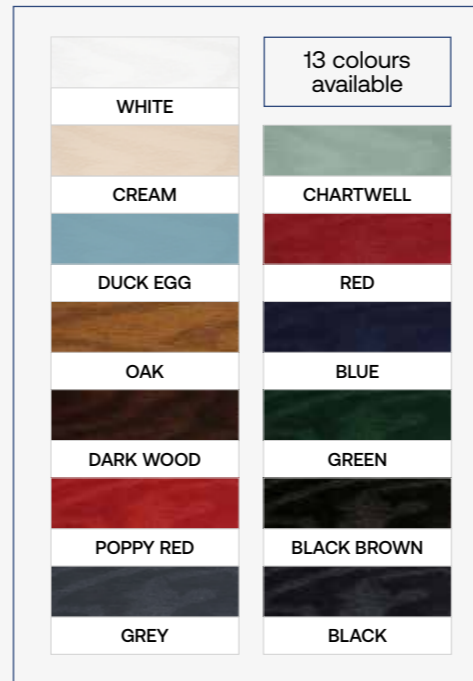

FREE DELIVERY
on orders over £100 ex. VAT*

COMPOSITE DOORS

Our range of composite doors offers quality and style. Whether it's for a traditional or modern property there is a design to suit. Our branches are able to offer a style to suit your customers taste with a vast range of colours, woodgrain finishes, glass and hardware options.

We make choosing the right composite door for your customers so easy! You or your customer can easily specify one of our eye-catching doors.

PICK YOUR STYLE & COLOUR

Choose from the standard colours or upgrade to the special colours for an additional cost (extended lead time may apply). Other styles are available.

- ✓ Adjustable hinges & weatherbar now included as standard
- ✓ Looks like wood without the maintenance
- ✓ Choice of door styles, colours and hardware
- ✓ 70mm fully reinforced PVCu quality frame
- ✓ High security multipoint locking
- ✓ Tough, hardwearing GRP coloured skins 44mm highly insulated foam core

PICK YOUR GLASS TYPE

OPTIONAL HARDWARE

There are also optional upgrades including; letter plates, numerals, knockers, spyholes, sills and add-ons.

PAS 24 ENHANCED SECURITY PERFORMANCE