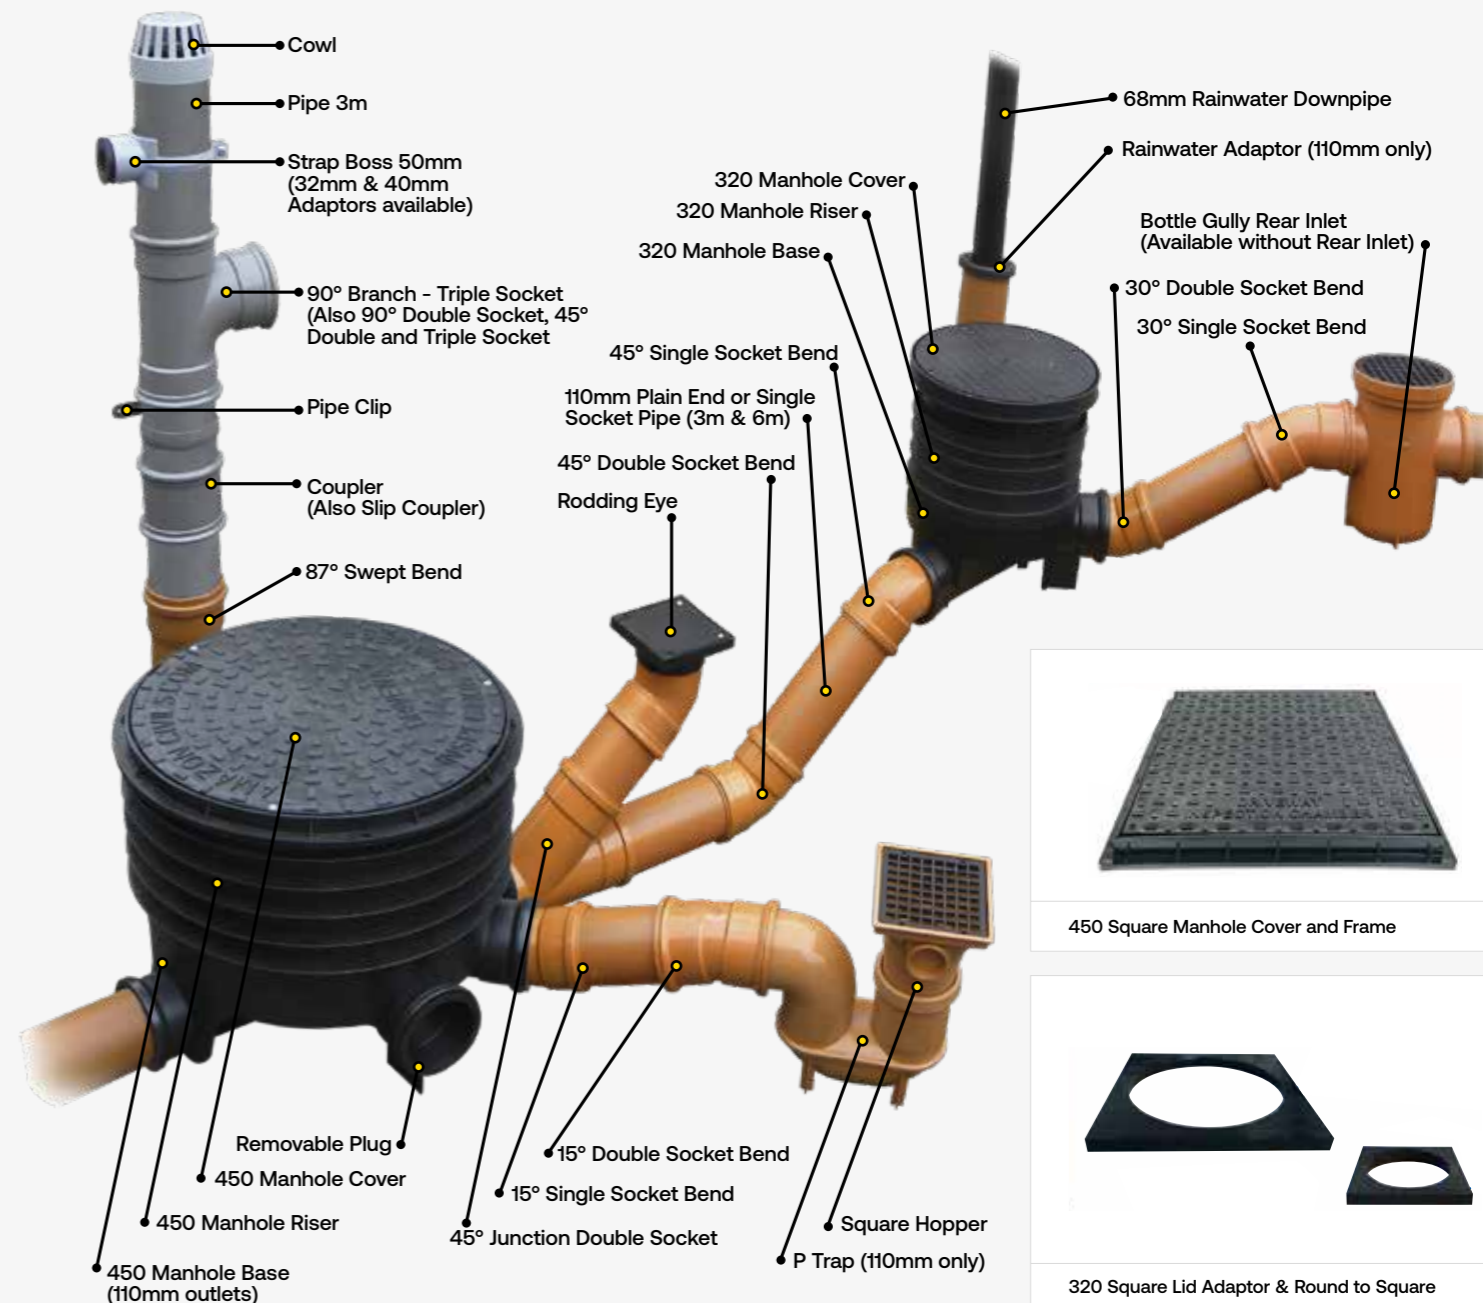

HAVE A QUERY?

Your local branch is on hand to offer drainage advice. Call today!

DRAINAGE

Out of sight for some but never out of mind for us! To complement our rainwater range, we also have a great drainage range to ensure that every aspect of the drainage system that you fit can be relied upon. We offer a complete domestic underground drainage system so you can be sure that we have all the products you need, when you need them.

- ✓ Lightweight and durable
- ✓ Easy-to-install
- ✓ Low maintenance
- ✓ Drainage tested to BS EN 1401-1: 2019
- ✓ Soil system tested to BS EN 1329-1: 2014

Kayflow

KAYFLOW SOIL SYSTEMS

- 110mm compatible with most other UK systems
- Comprehensive range
- High gloss PVC-u for low maintenance
- Lightweight, durable and easy to install
- BS EN 1329-1: 2014

KM 664034

KAYFLOW UNDERGROUND SYSTEM

- 110mm and 160mm
- Easy fit system
- Lightweight
- Durable and impact resistant
- BS EN 1401-1: 2019

KM 664034

SOIL & UNDERGROUND DRAINAGE SYSTEMS - WE HAVE EVERYTHING YOU NEED TO COMPLETE YOUR PROJECT!

320 Square Lid Adaptor & Round to Square Gully Grid Adaptor