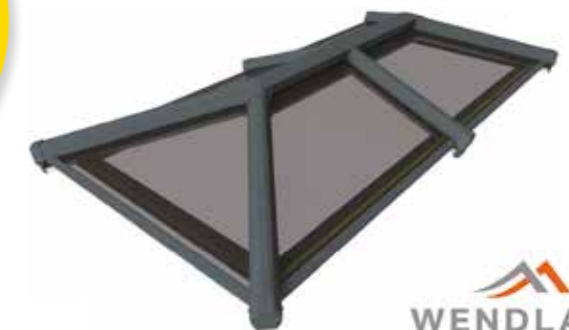

Roof Lanterns

Flood you flat-roof extension or conservatory project with natural light using our beautiful roof lanterns.

Simple, stylish PVCu or aluminium roof lanterns, perfect for any style of home. Designed to have less gazing bars and more glass area, maximizing daylight .